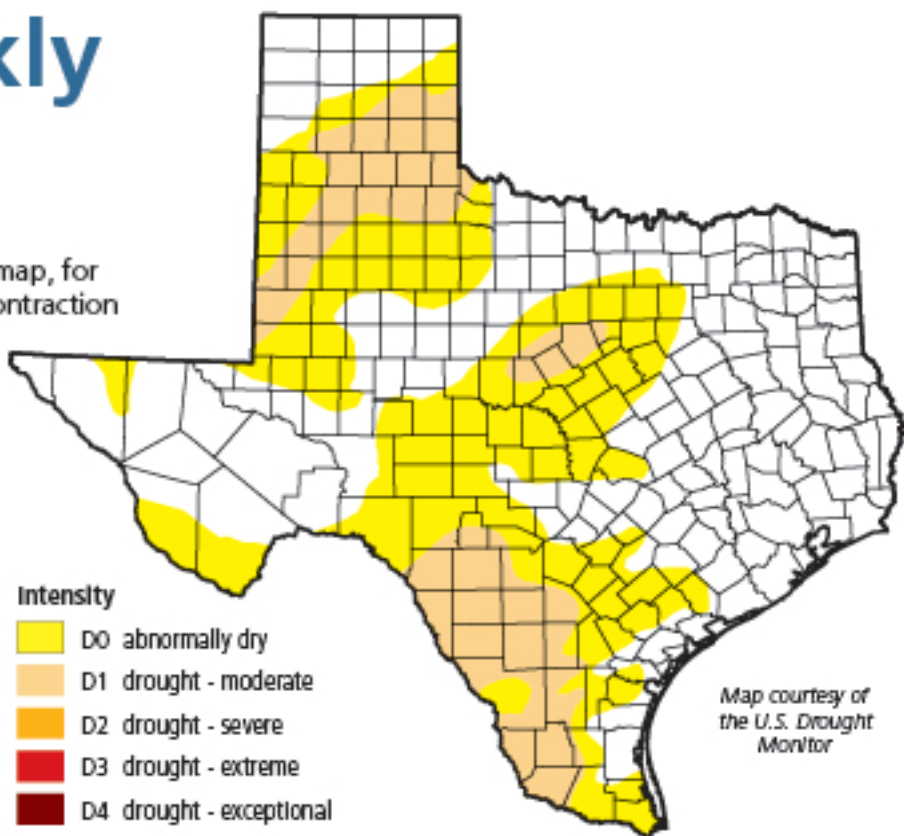

**...State Parks Wildflowers**

*(Continued from previous page)*  
West Texas: The lower Big Bend wildflower displays are accumulating and include Big Bend bluebonnet, wholeleaf Indian paintbrush, rock penstemon, several crinklemat species, rigid paintbrush, yellow rocknettle, yerba raton, dogweed, paperflower, shrubby skeleton-leaf goldeneye, twin-leaf senna, limoncillo, several species of salvias, purple wooly locoweed, ocotillo, lechuguilla, fragrant yellow huisache, cenizo, yuccas, and many cactus species that are on display along the Rio Grande River road and at Big Bend National Park and Big Bend State Natural Area.

**Water Weekly**

For the week of 03/18/19

**Water conditions**

Thanks to recent rains, the latest drought map, for conditions as of March 12, 2019, shows contraction of drought in the Panhandle and far West Texas. In next week's map we can expect more improvements in the northern, but not the southern, half of the state.

**Drought conditions**

- 15% now
- 20% a week ago
- 1% three months ago
- 54% a year ago

**Southern Texas precipitation**

In September 2018, the Southern Climate Division of Texas received more than 10 inches of rainfall, its wettest September since 1967. In February 2019, the area received less than half an inch. So far, March 2019 has been even drier, leading to drought in the area.