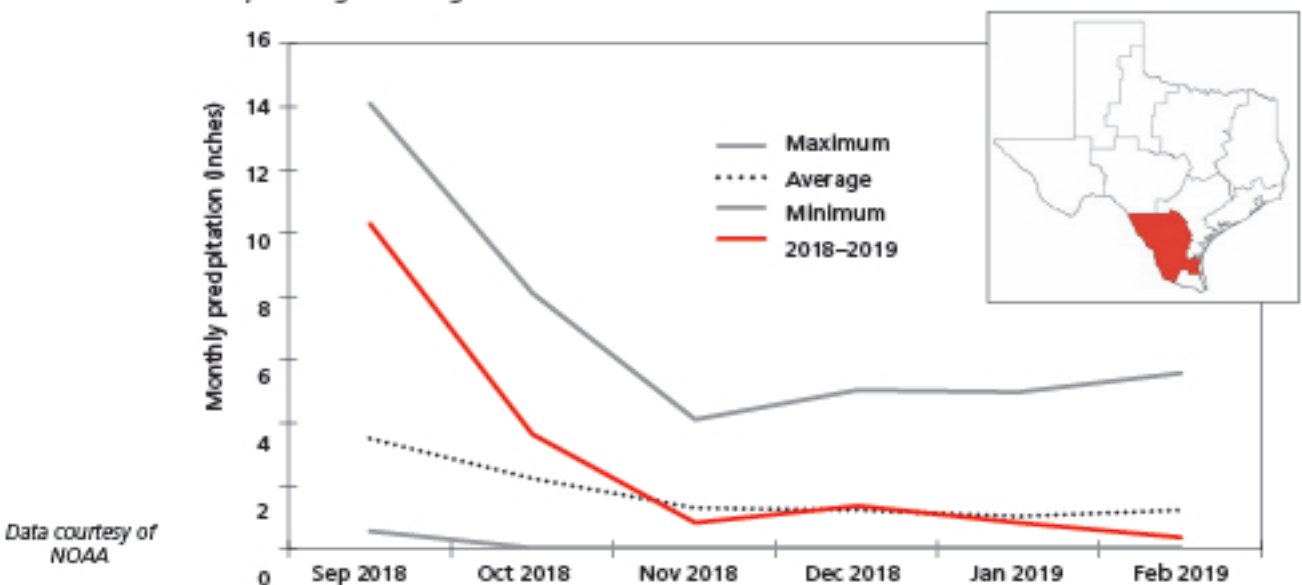

Southern Texas precipitation

In September 2018, the Southern Climate Division of Texas received more than 10 inches of rainfall, its wettest September since 1967. In February 2019, the area received less than half an inch. So far, March 2019 has been even drier, leading to drought in the area.